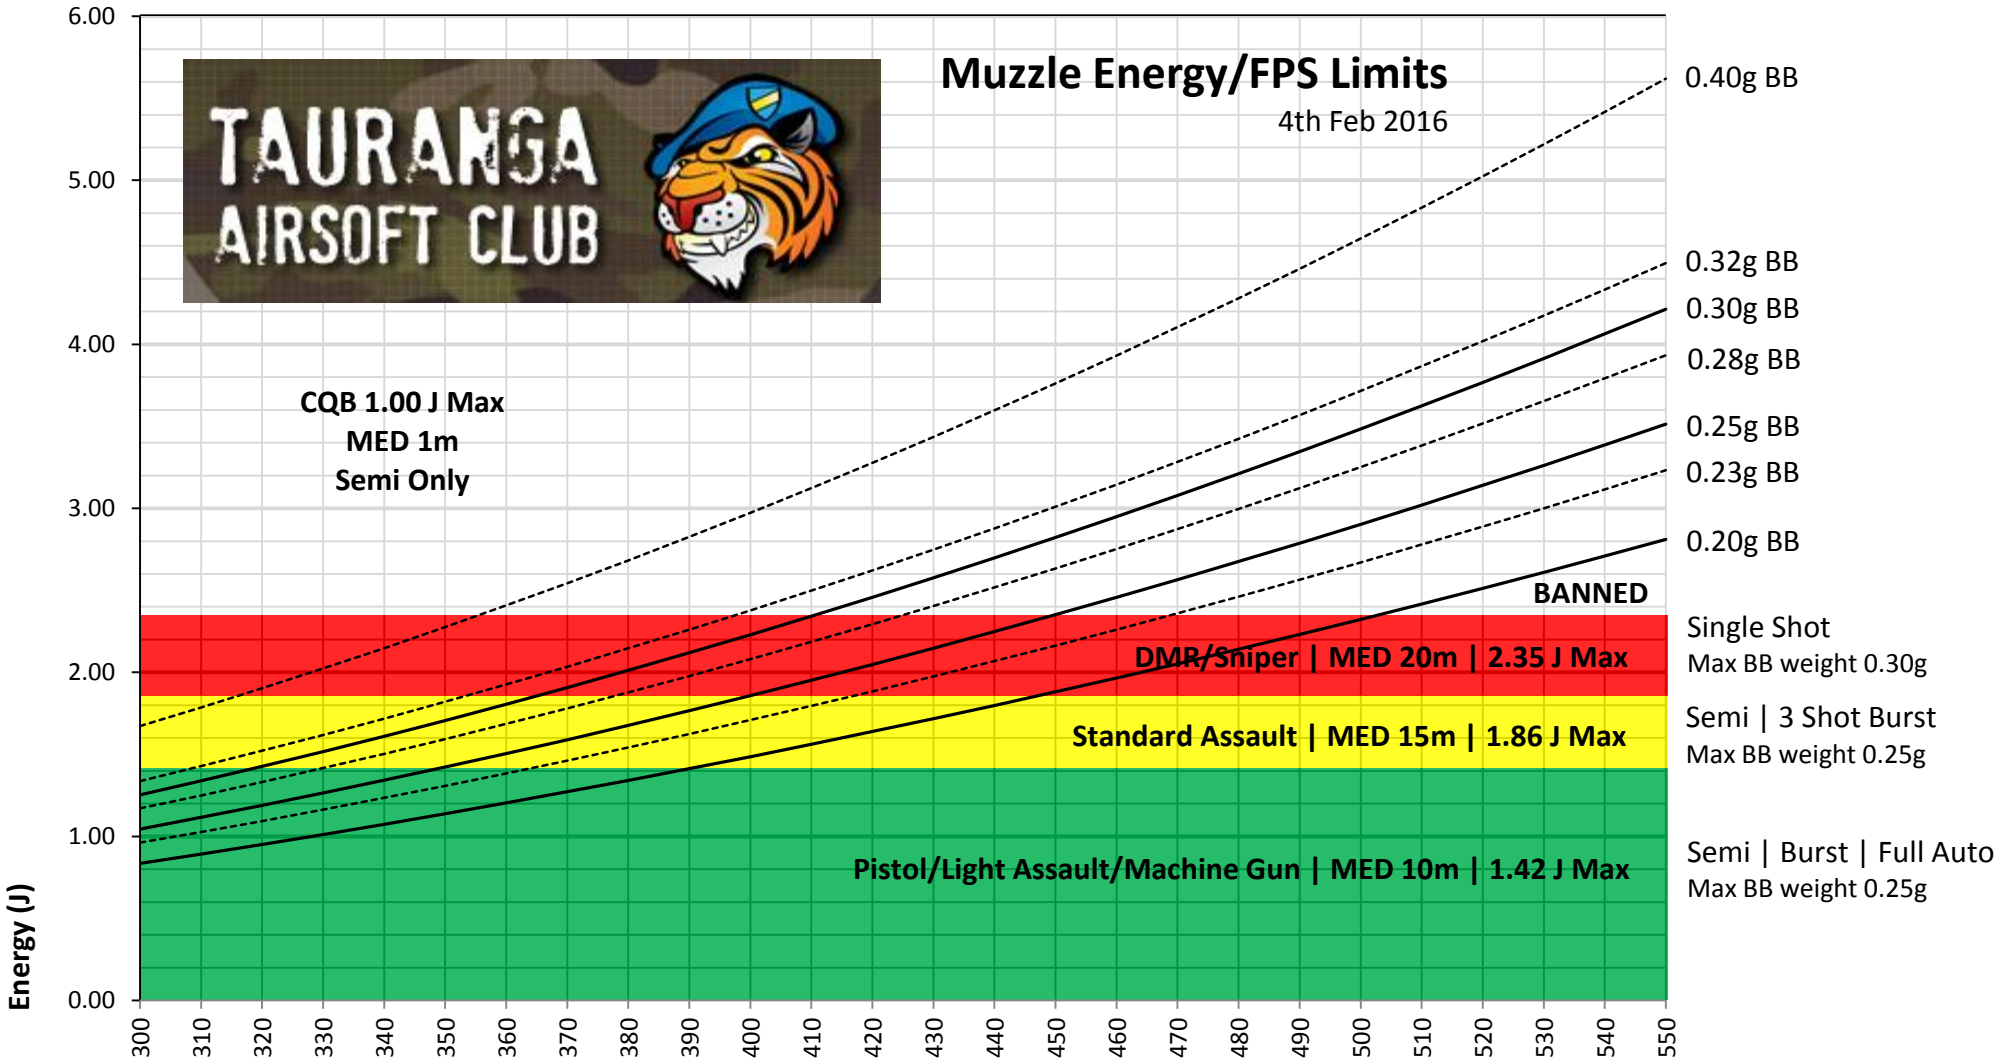

Muzzle Energy/FPS Limits

4th Feb 2016

**CQB 1.00 J Max
MED 1m
Semi Only**

DMR/Sniper | MED 20m | 2.35 J Max

Standard Assault | MED 15m | 1.86 J Max

Pistol/Light Assault/Machine Gun | MED 10m | 1.42 J Max

BANNED

- 0.40g BB
- 0.32g BB
- 0.30g BB
- 0.28g BB
- 0.25g BB
- 0.23g BB
- 0.20g BB
- Single Shot
Max BB weight 0.30g
- Semi | 3 Shot Burst
Max BB weight 0.25g
- Semi | Burst | Full Auto
Max BB weight 0.25g

Safety Note:
For DMR/Sniper rifles, BB weights above 0.30g are not recommended for safety reasons.
Due to higher retained energy down range the MED for BB weights between 0.31-0.40g would need to be 25m min.